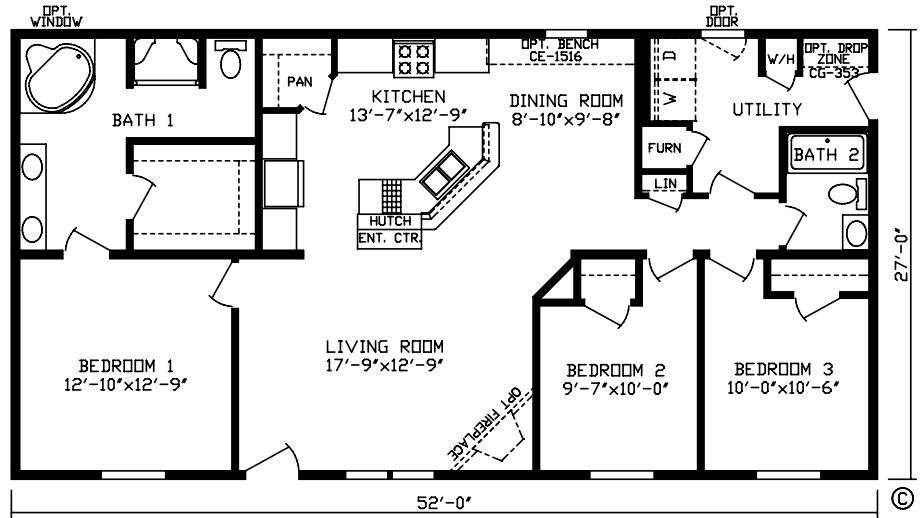

The Kingsley Series

By Fairmont Homes, Inc.