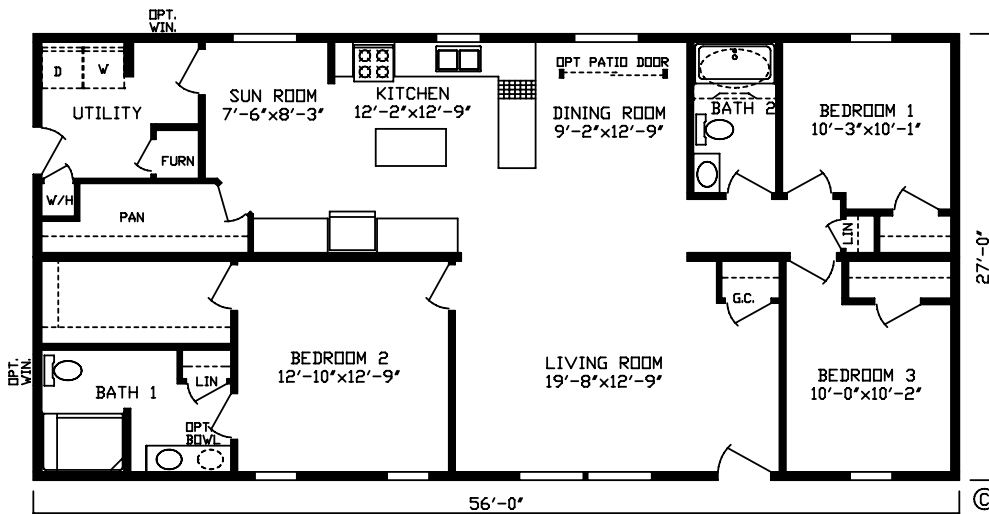

The Kingsley Series

By Fairmont Homes, Inc.