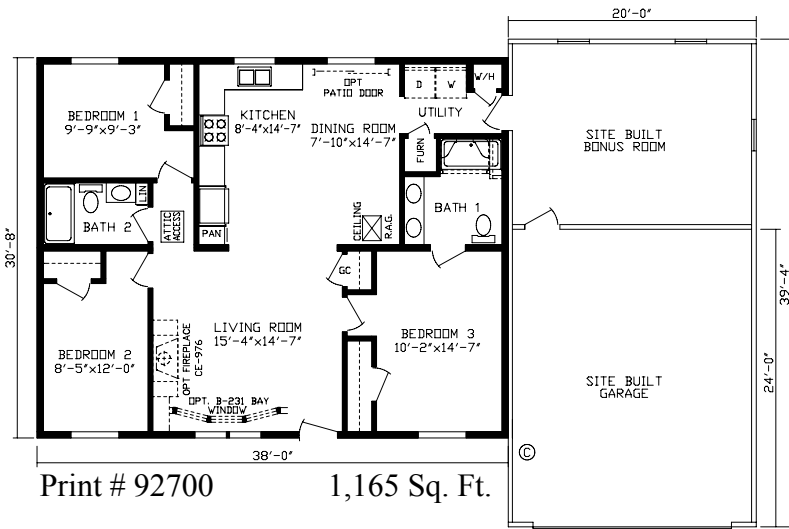

The Kingsley Series

By Fairmont Homes, Inc.