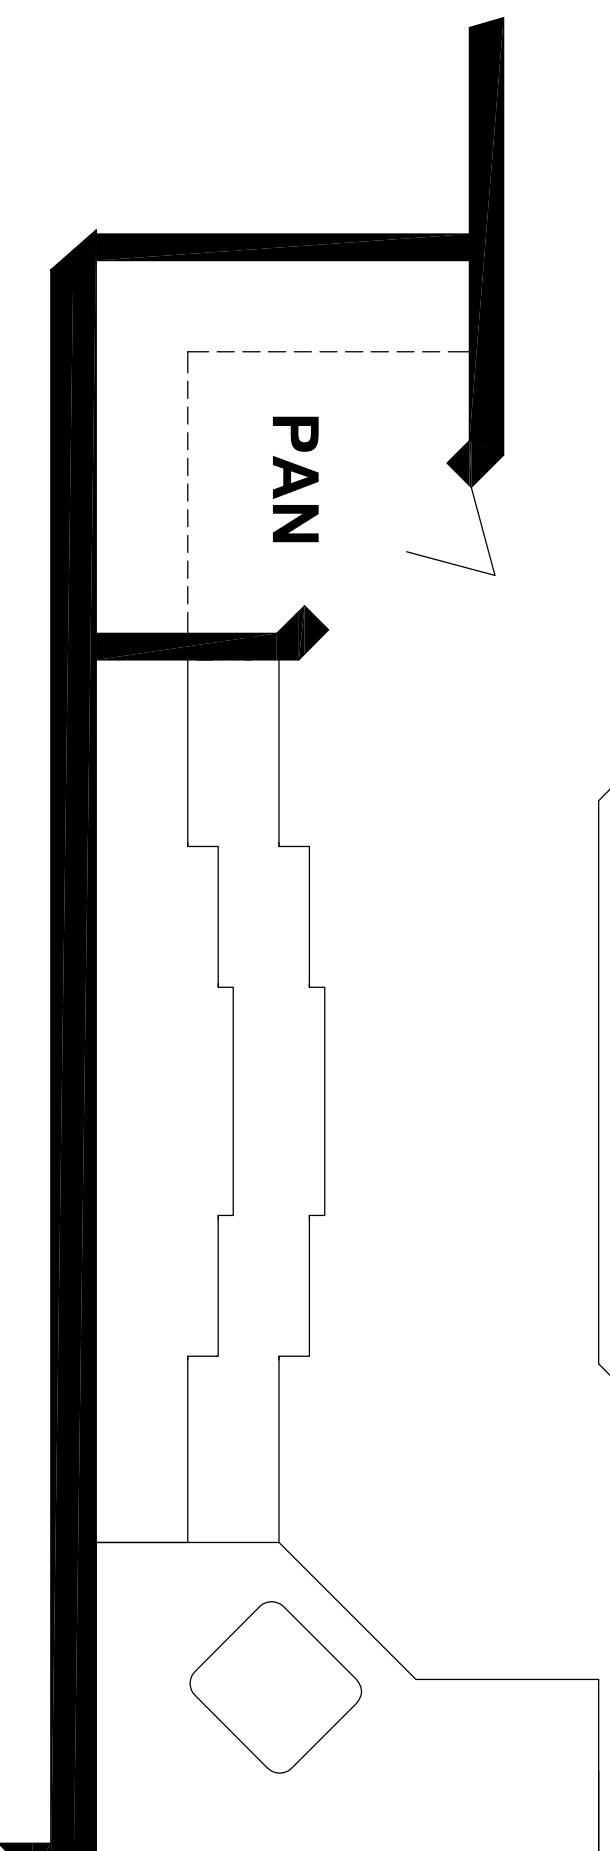

OPTIONAL KITCHEN

KIT
17'1" X 15'0"

PAN