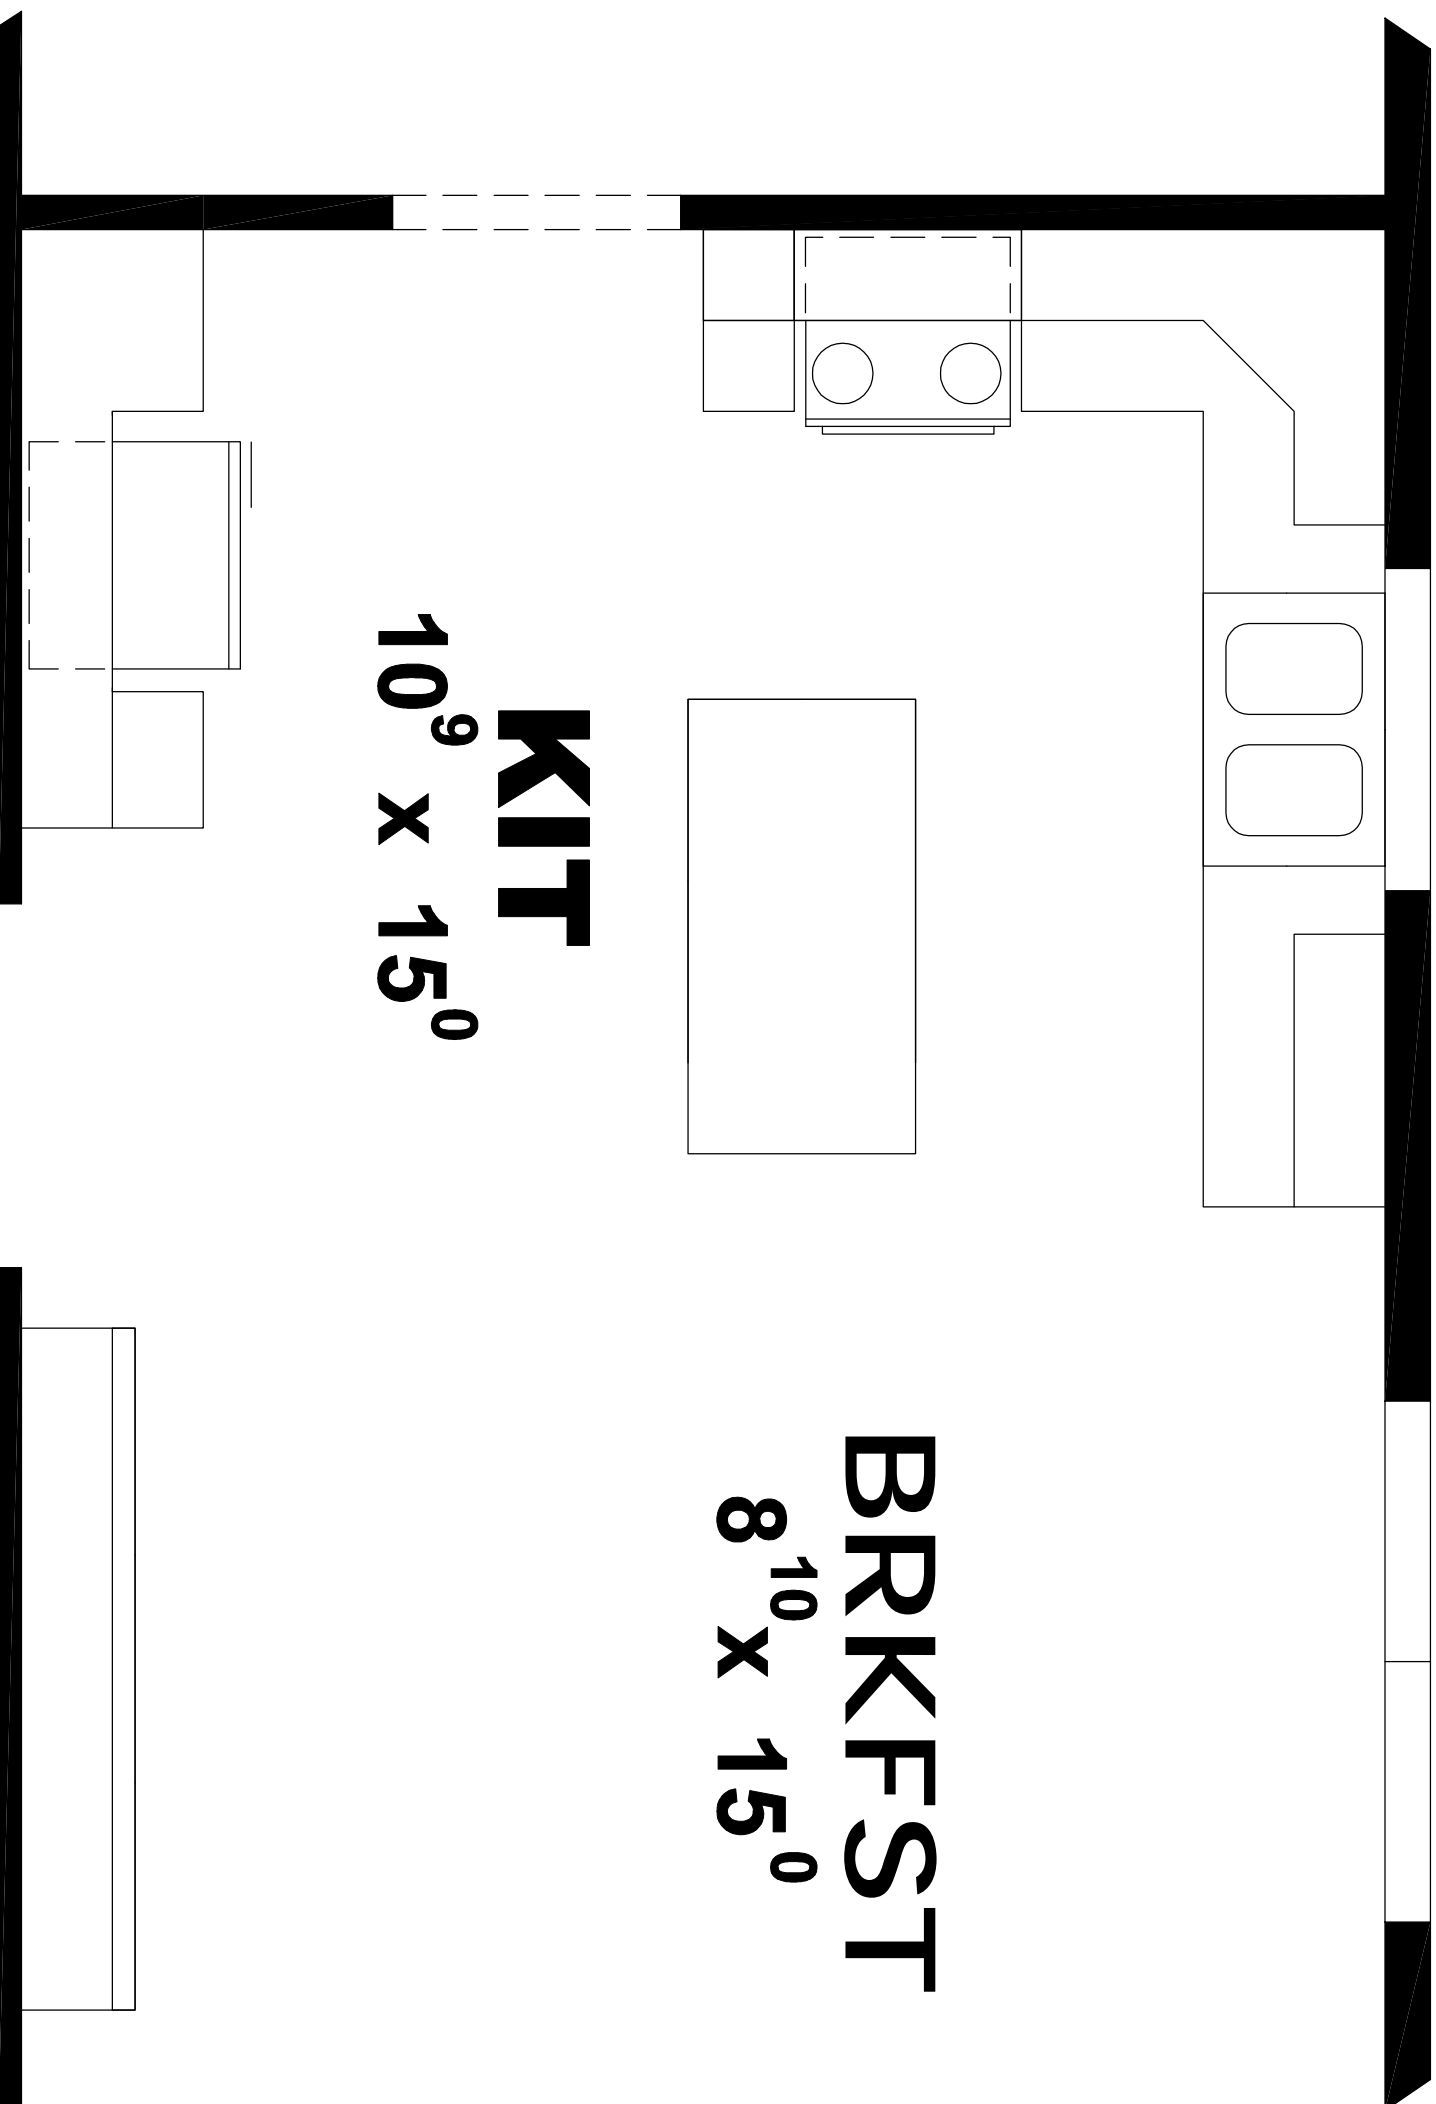

OPTIONAL KITCHEN

KIT
10'9" x 15'0"

BRKFST
8'10" x 15'0"